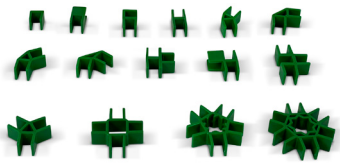

400 JOIN CLIPS system
Art nr. 90000215

300 WOODEN PLANKS
Art nr. 90000217

1000 WOODEN PLANKS
Art nr. 90000216

EXPANSION SET WHEELS
Art nr. 90000220

EXPANSION SET MARBLERUN
Art nr. 90000218

EXPANSION SET BIG BOARDS
Art nr. 90000222

JOIN CLIPS[®] system

Marble track bundle
Art nr. 900000598

Wheels bundle
Art nr. 900000597

Board bundle
Art nr. 900000599

MASTER bundle
Art nr. 900000432

- 900000458 - WHEEL & TWIST expansion set
- 900000459 - MARBLE RUN expansion set
- 900000460 - BUILDING BOARDS expansion set
- 900000461 - 280 JOIN CLIPS expansion set
- 900000462 - 200 BUILDING PLANKS expansion set

GRATNELLS

PROMO SET Art. nr 577.039

JOIN CLIPS
system

JOIN CLIPS®

connect - build - learn and play

MASTER bundle
Art nr. 90000432

JOIN CLIPS®

connect - build - learn and play